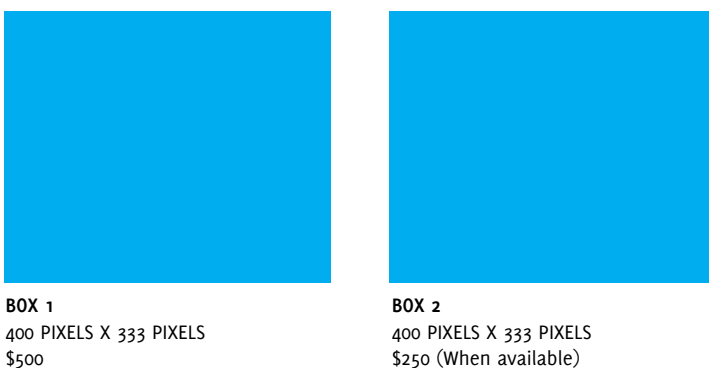

Heeb Digital Ad Specs

GENERAL INFO

- 100,000 CPM minimum purchase.
- Please make checks payable to *Heeb Media, LLC*.
- E-mail ads to ads@heebmagazine.com.
- Inquire about local rates.

AD SPECS

- Ads must be in JPG, GIF, SWF or HTML5 format.
- JPG and GIF ads must be 72 DPI and under 70Kb in size.
- Filename should contain name of advertiser & campaign (eg., *MovieStudio_FilmName.jpg*)

Website

Email

As of 1/20/12