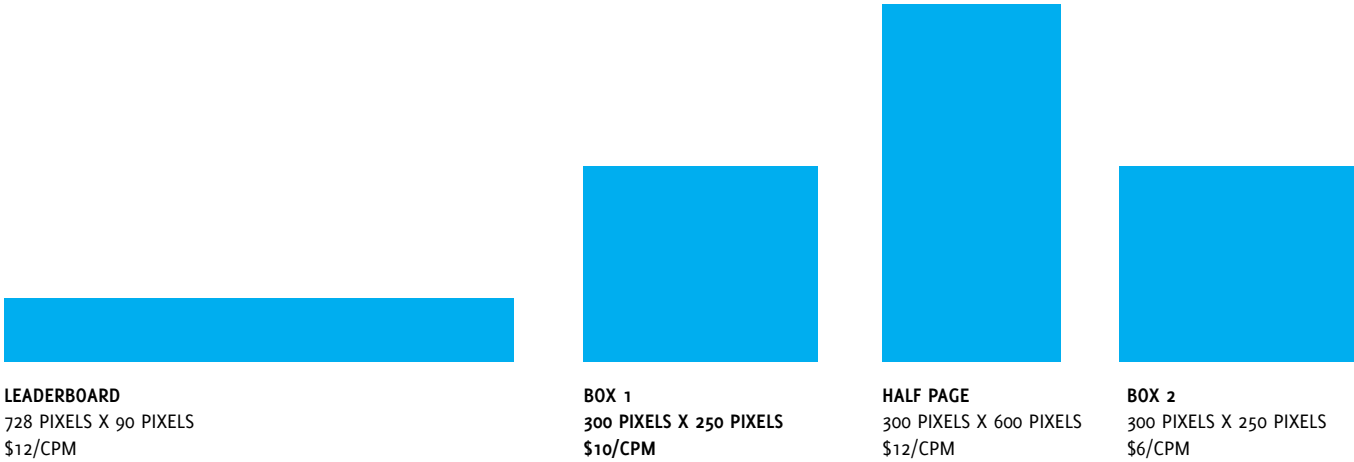

Heeb Digital Ad Specs

GENERAL INFO

- 100,000 CPM minimum purchase.
- Please make checks payable to *Heeb Media, LLC*.
- E-mail ads to ads@heebmagazine.com.
- Inquire about local rates.

AD SPECS

- Ads must be in JPG, GIF, SWF or HTML5 format.
- JPG and GIF ads must be 72 DPI and under 70Kb in size.
- Filename should contain name of advertiser & campaign (eg., *MovieStudio_FilmName.jpg*)

Website